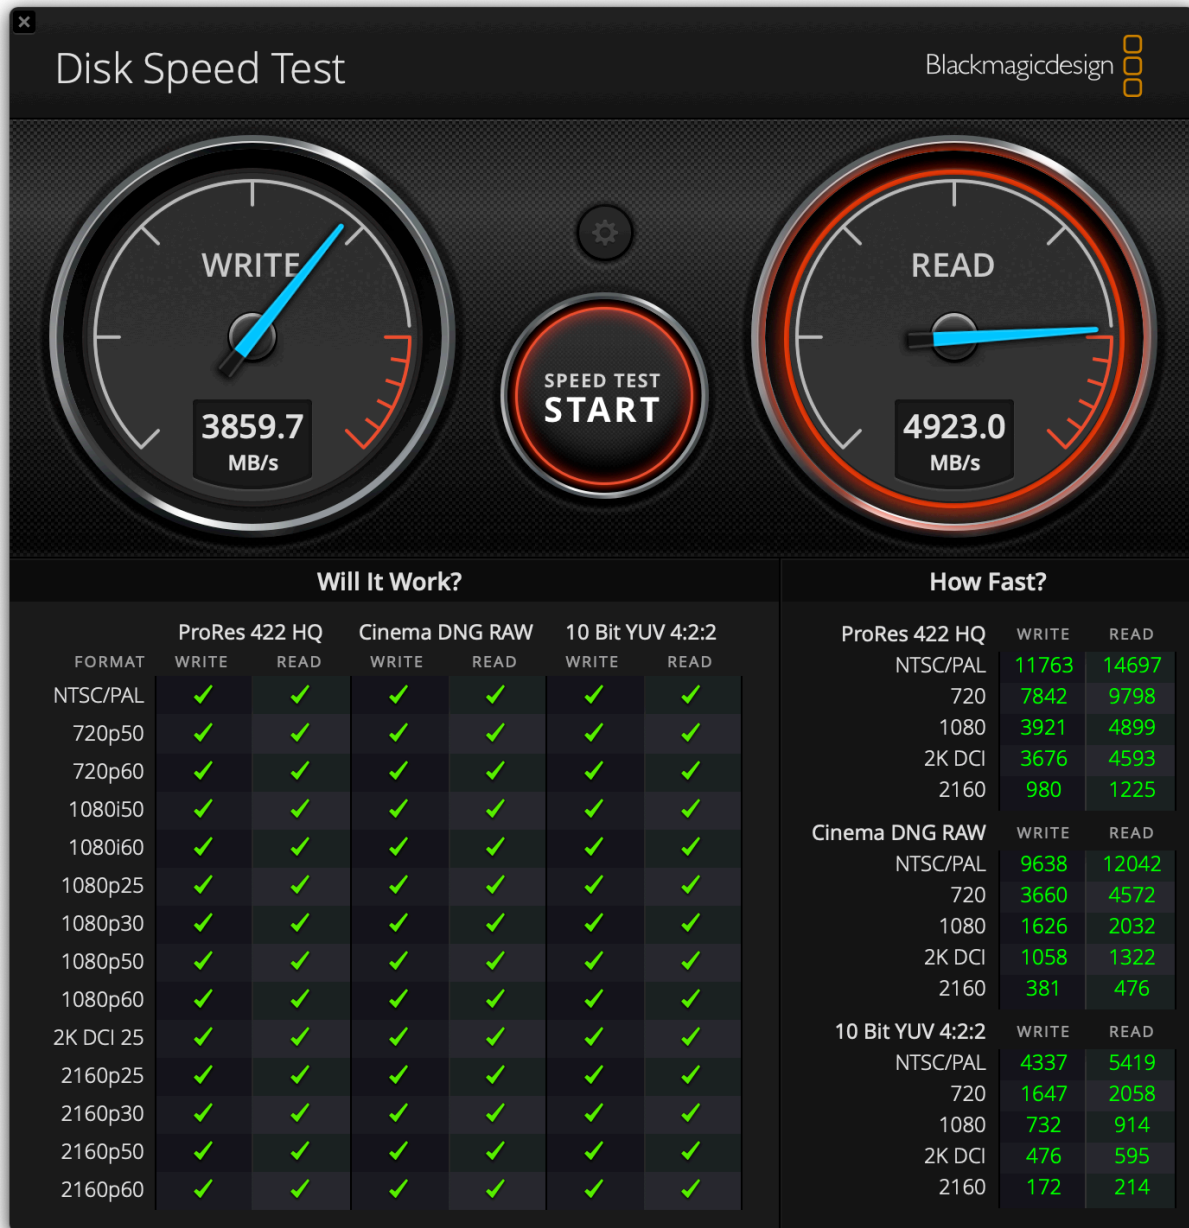

Configuration:

Sonnet Fusion Dual U.2 SSD PCIe Card

2019 Mac Pro 7,1; macOS 10.15.6

Two 7.68TB Micron 9300 U.2 SSDs in a macOS RAID 0 configured with Disk Utility

Blackmagic Design Disk Speed Test