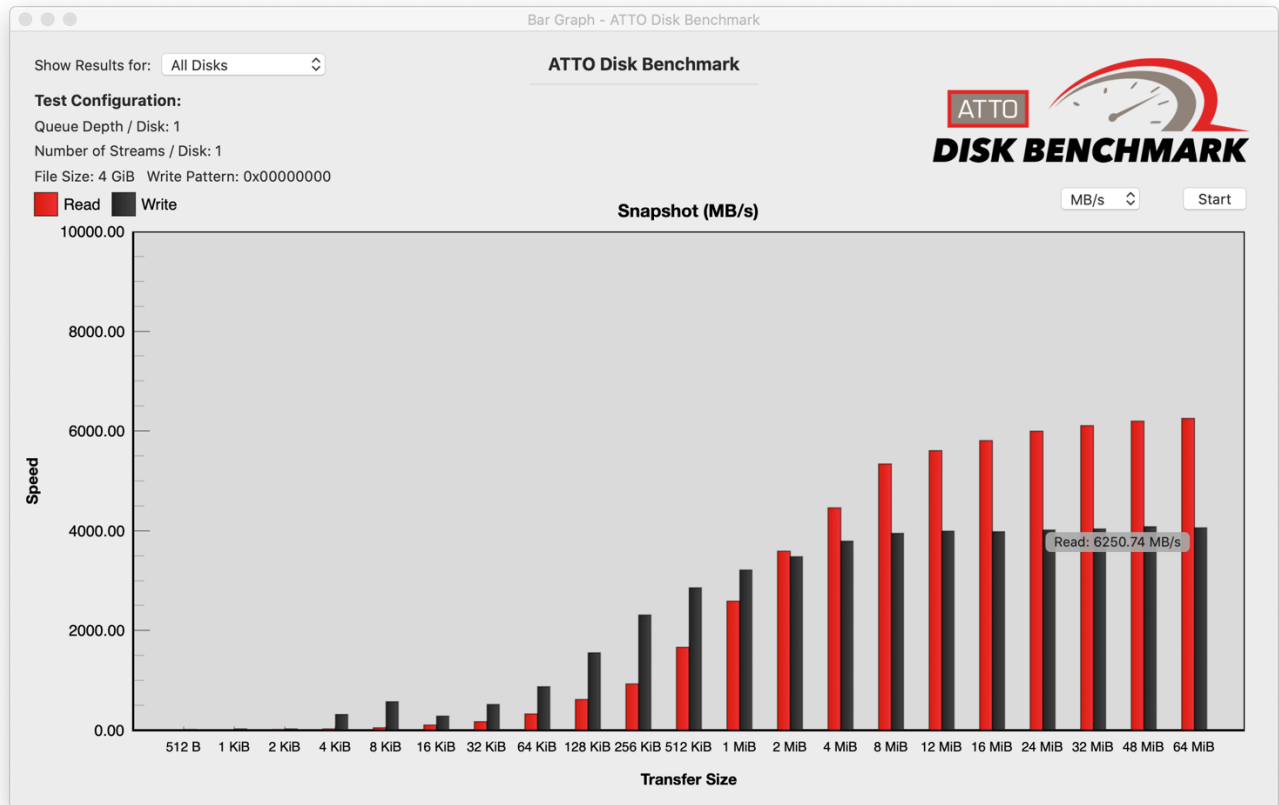

Configuration:

Sonnet Fusion Dual U.2 SSD PCIe Card

2019 Mac Pro 7,1; macOS 10.15.6

Two 7.68TB Micron 9300 U.2 SSDs in a macOS RAID 0 configured with [SoftRAID software](#)

ATTO Disk Benchmark

Configuration:

Sonnet Fusion Dual U.2 SSD PCIe Card

2019 Mac Pro 7,1; macOS 10.15.6

Two 7.68TB Micron 9300 U.2 SSDs in a macOS RAID 0 configured with Disk Utility

ATTO Disk Benchmark

Configuration:

Sonnet Fusion Dual U.2 SSD PCIe Card

Two 7.68TB Micron 9300 U.2 SSDs in a macOS RAID 0 configured with Disk Utility

AJA System Disk Test