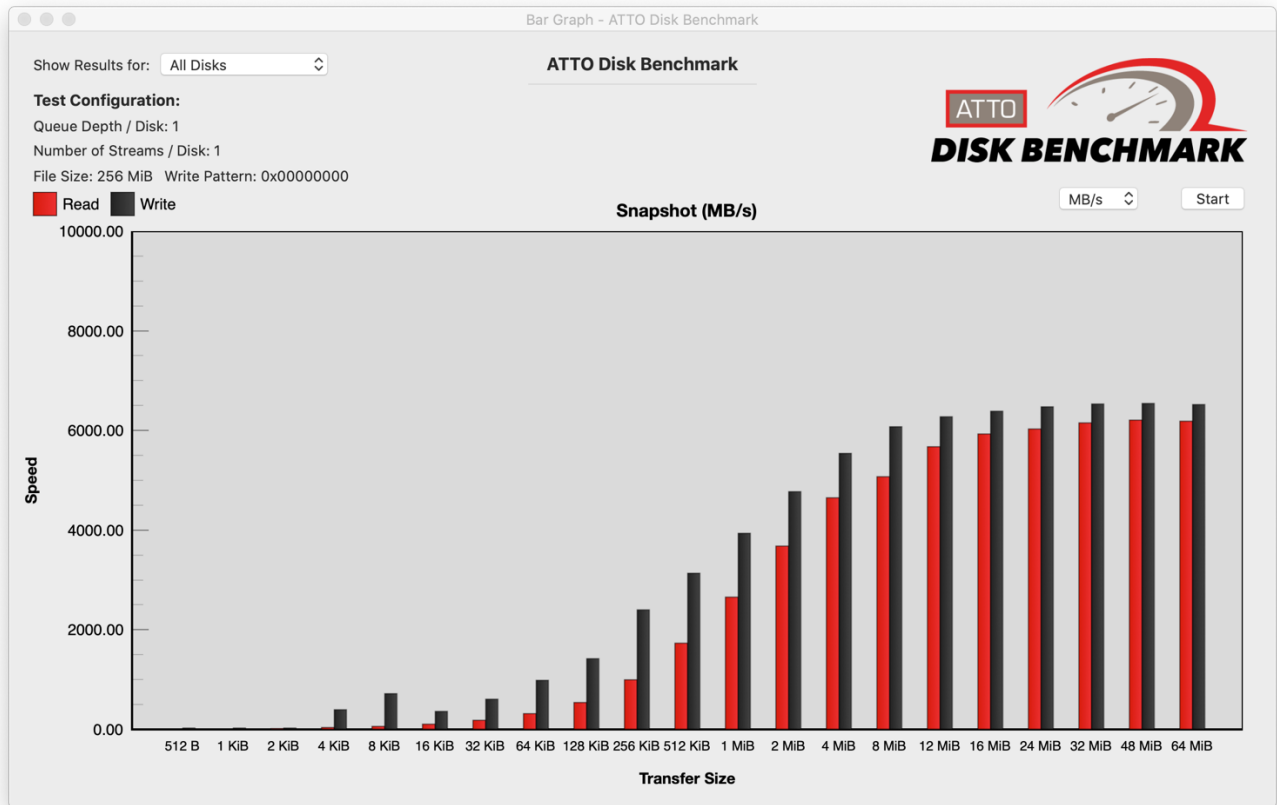

Configuration:

Sonnet Fusion Dual U.2 SSD PCIe Card

2019 Mac Pro 7,1; macOS 10.15.6

Two 7.68TB Micron 9300 U.2 SSDs in a macOS RAID 0 configured with [SoftRAID software](#)

ATTO Disk Benchmark

Configuration:

Two 7.68TB Micron 9300 U.2 SSDs in a macOS RAID 0 configured with Disk Utility

AJA System Disk Test